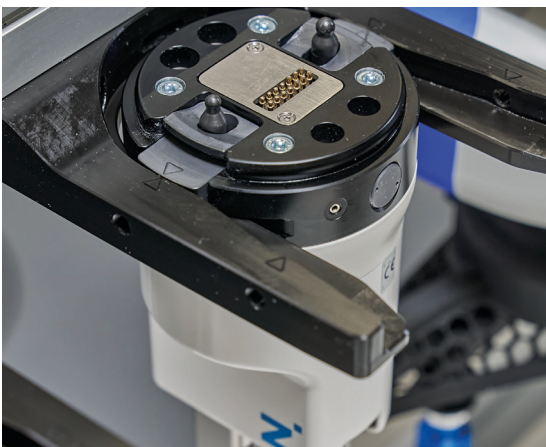

Ecosystem MATCH

- + A system for lightweight robots and cobots
- + Automated exchange in the device
- + Manual exchange with easy-click function
- + Large variety of end effectors
- + Long service life, even in automated continuous operation
- + Combining the primary handling technologies (vacuum and mechanical gripping)

THE KNOW-HOW FACTORY